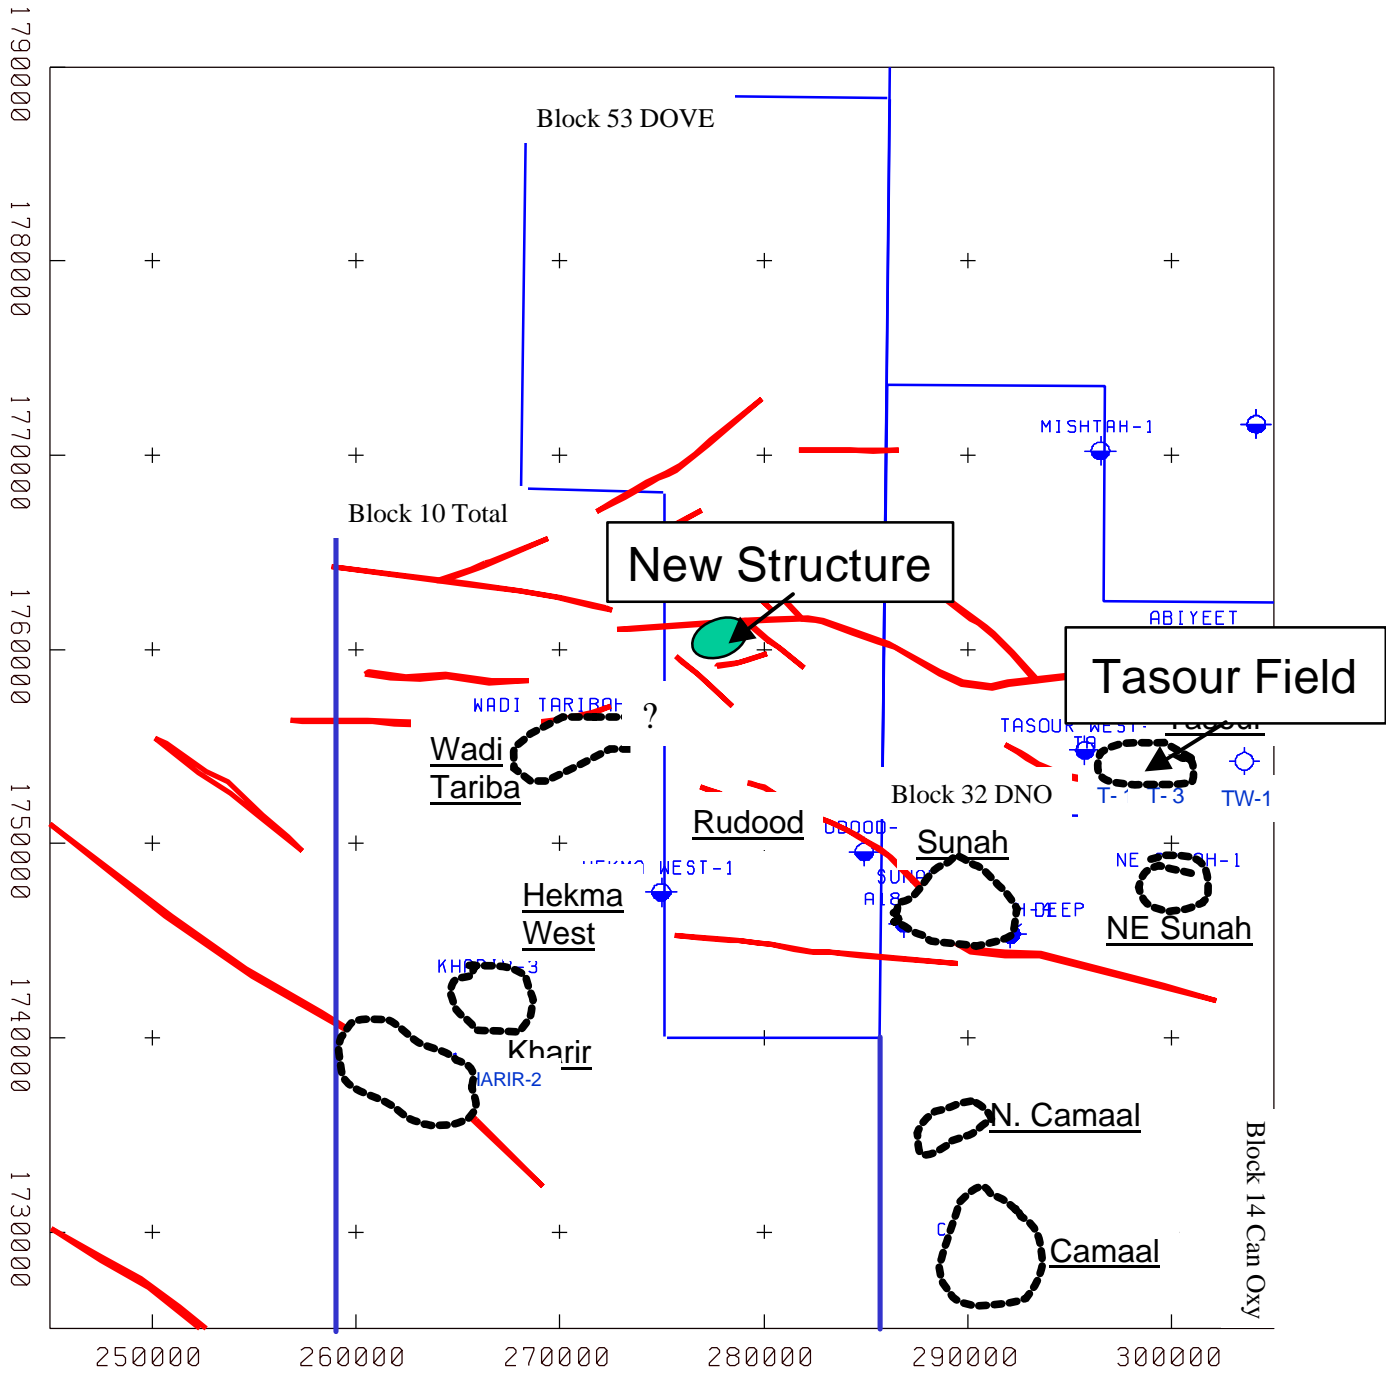

# Field and Well Map Of the Hadramaut region - Yemen

- Field boundary
- Faults at Red Shale

DOVE ENERGY  
BLOCK 53, YEMEN  
RED SHALE  
FAULT MAP  
1:50,000  
1/2000000

# Structural Map of Yemen showing Regional Basins and Block locations